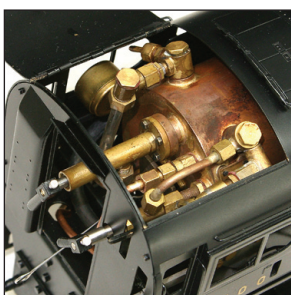

PENNSYLVANIA 4-4-4-4 CLASS T1

1:32 SCALE • 45 mm GAUGE

AL97-101 Pennsylvania T1

The Pennsylvania Railroad's 4-4-4-4 Class T1 passenger locomotives were their last-built steam locomotives. They were not articulated, but were Duplex drive and had poppet valves. The first two, #6110 and #6111, were built by Baldwin in 1942. These locomotives were considered successful and could pull 16 cars at 100 MPH. They were also technically advanced and more efficient than previous designs. Later, 50 more of these were built in 1945-46 for a total of 52. Locomotives #5500 to #5524 were built by the Pennsylvania Railroad's Juniata Shops and #5525 to #5549 were built by Baldwin. The large tenders carried 38.6 tons of coal, 19,200 gallons of water and could travel between Harrisburg, Pennsylvania and Chicago, Illinois with only one stop. Wheel slip problems were later found to be controllable by more experienced engineers. The streamline design by Raymond Lowey was in later years the inspiration for the Baldwin Lima "Shark Nose" diesels.

JH

SPECIFICATIONS

| | |
|------------------|---------------------------|
| Scale | 1:32 |
| Gauge | 45 mm |
| Mini. radius | 10 ft |
| Dimensions | 47 x 4.25 x 6.23 in. |
| Construction | Brass & stainless steel |
| Power | Live steam, alcohol fired |
| Boiler | Copper |
| Valve | D-valve |
| Cylinder | 4 Cylinders |
| Working pressure | 60 psi |
| Features | Safety valve |
| | Pressure gauge |
| | Water level gauge |
| | Lubricator |
| | Hand water pump |
| | Axle water pump |

PENNSYLVANIA 4-4-4-4 CLASS T1

1:32 SCALE • 45 mm GAUGE

AL97-101 Pennsylvania T1

ORDER INFORMATION

| SKU | Description |
|----------|--|
| AL97-101 | PENNSYLVANIA T1 4-4-4-4, Alcohol Fired, Live Steam |

ITEMS SUBJECT TO CHANGE IN PRICE, COLOR, SPECIFICATION, DESIGN AND AVAILABILITY WITHOUT NOTICE.